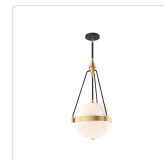

## HARMONY PD406414

FIXTURE DIMENSIONS	D13-1/2" x H27"
LAMP TYPE	E26
MAX WATTAGE	60W
BULB QTY	3
BULBS INCLUDED	No
VOLTAGE	120V
MATERIAL	Steel
GLASS DETAILS	Glossy Opal Glass or Clear Water Glass
ROD LENGTH	46" Max (3x12" + 1x6" + 1x4")
WIRE LENGTH	96"
MINIMUM HANG HEIGHT	36"
SLOPED CEILING ADAPTABLE	Yes, Up to 45 Degrees
LOCATION	Dry
CANOPY DIMENSIONS	D5-1/8" x H5/8"
PAINT FINISH	BG01; MB01;

### AVAILABLE FINISHES:

PD406414BGWC  
Brushed Gold/  
Clear Water Glass

PD406414BGGO  
Brushed  
Gold/Glossy Opal  
Glass

PD406414MBWC  
Matte Black/Clear  
Water Glass

PD406414MBGO  
Matte  
Black/Glossy Opal  
Glass