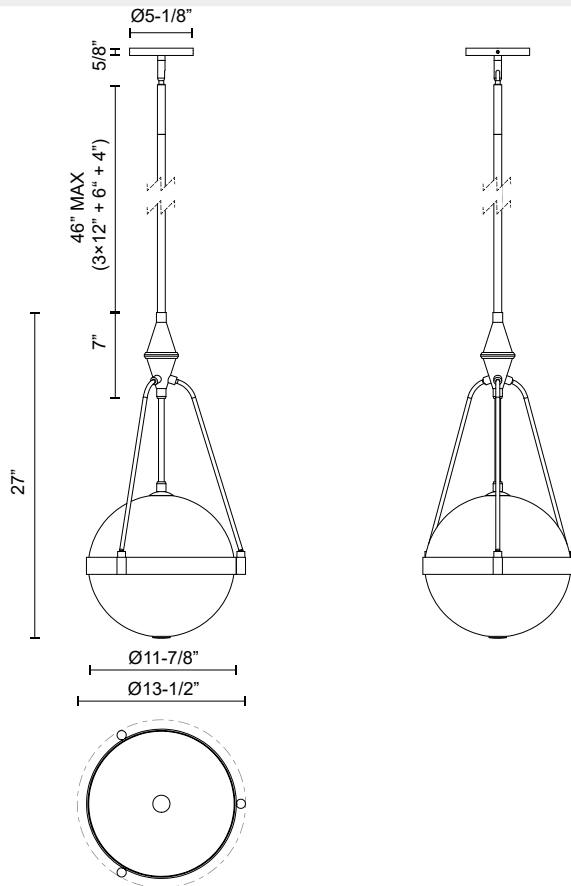

alora mood

P. 1.855.855.8926

CANADA: 19054 28TH Avenue Surrey - BC V3Z 6M3

USA: 3035 E. Lone Mountain Rd - Las Vegas, NV, 89081

HARMONY PD406414

FIXTURE DIMENSIONS	D13-1/2" x H27"
LAMP TYPE	E26
MAX WATTAGE	60W
BULB QTY	3
BULBS INCLUDED	No
VOLTAGE	120V
MATERIAL	Steel
GLASS DETAILS	Glossy Opal Glass or Clear Water Glass
ROD LENGTH	46" Max (3x12" + 1x6" + 1x4")
WIRE LENGTH	96"
MINIMUM HANG HEIGHT	36"
SLOPED CEILING ADAPTABLE	Yes, Up to 45 Degrees
LOCATION	Dry
CANOPY DIMENSIONS	D5-1/8" x H5/8"
PAINT FINISH	BG01; MB01;

[D - Diameter, L - Length, W - Width, H - Height, E - Extension]

AVAILABLE FINISHES:

*For complete warranty terms, please visit: www.aloralighting.com/warranty

WWW.ALORAMOOD.COM